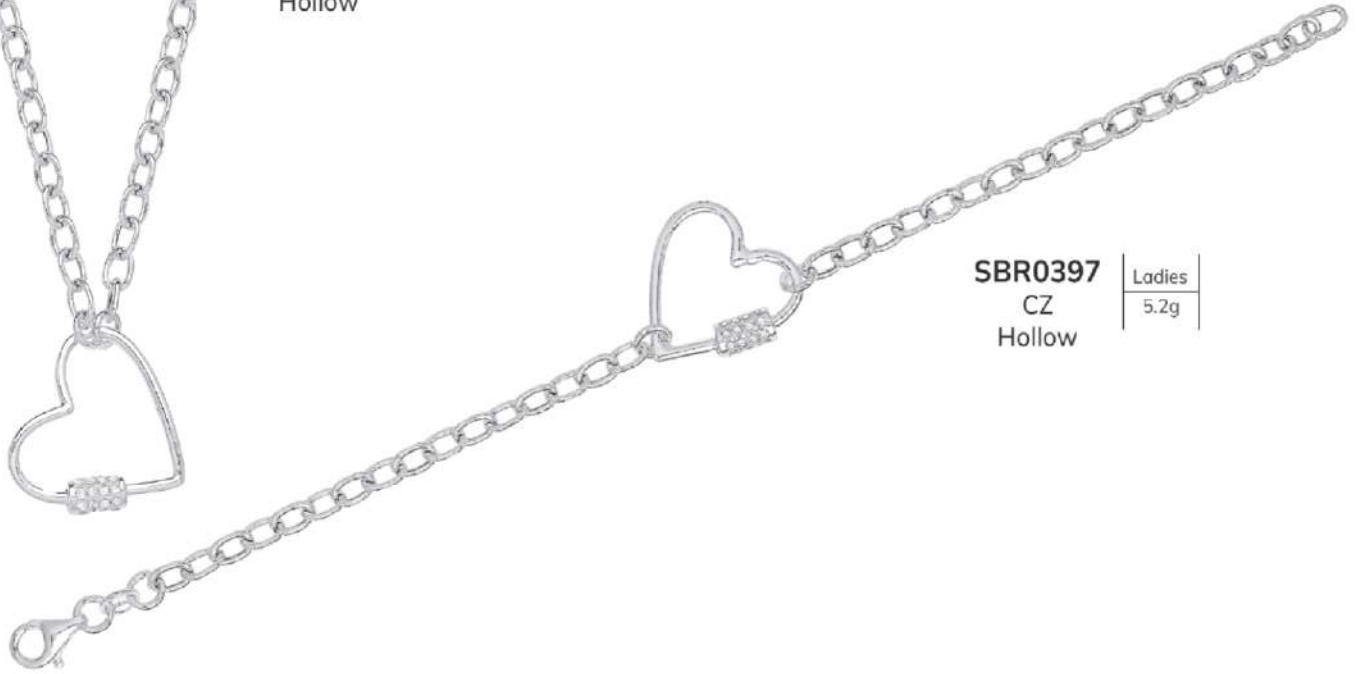

Ladies	16"
2.0g	3.5g

NEW

SCN0434
Herringbone
Yellow Gold Plated
8.0mm

NEW

Images are actual size, however may vary by 10%. Weights are approximate.

SILVER CHAINS

SCN0384
CZ
Hollow

18"
8.5g